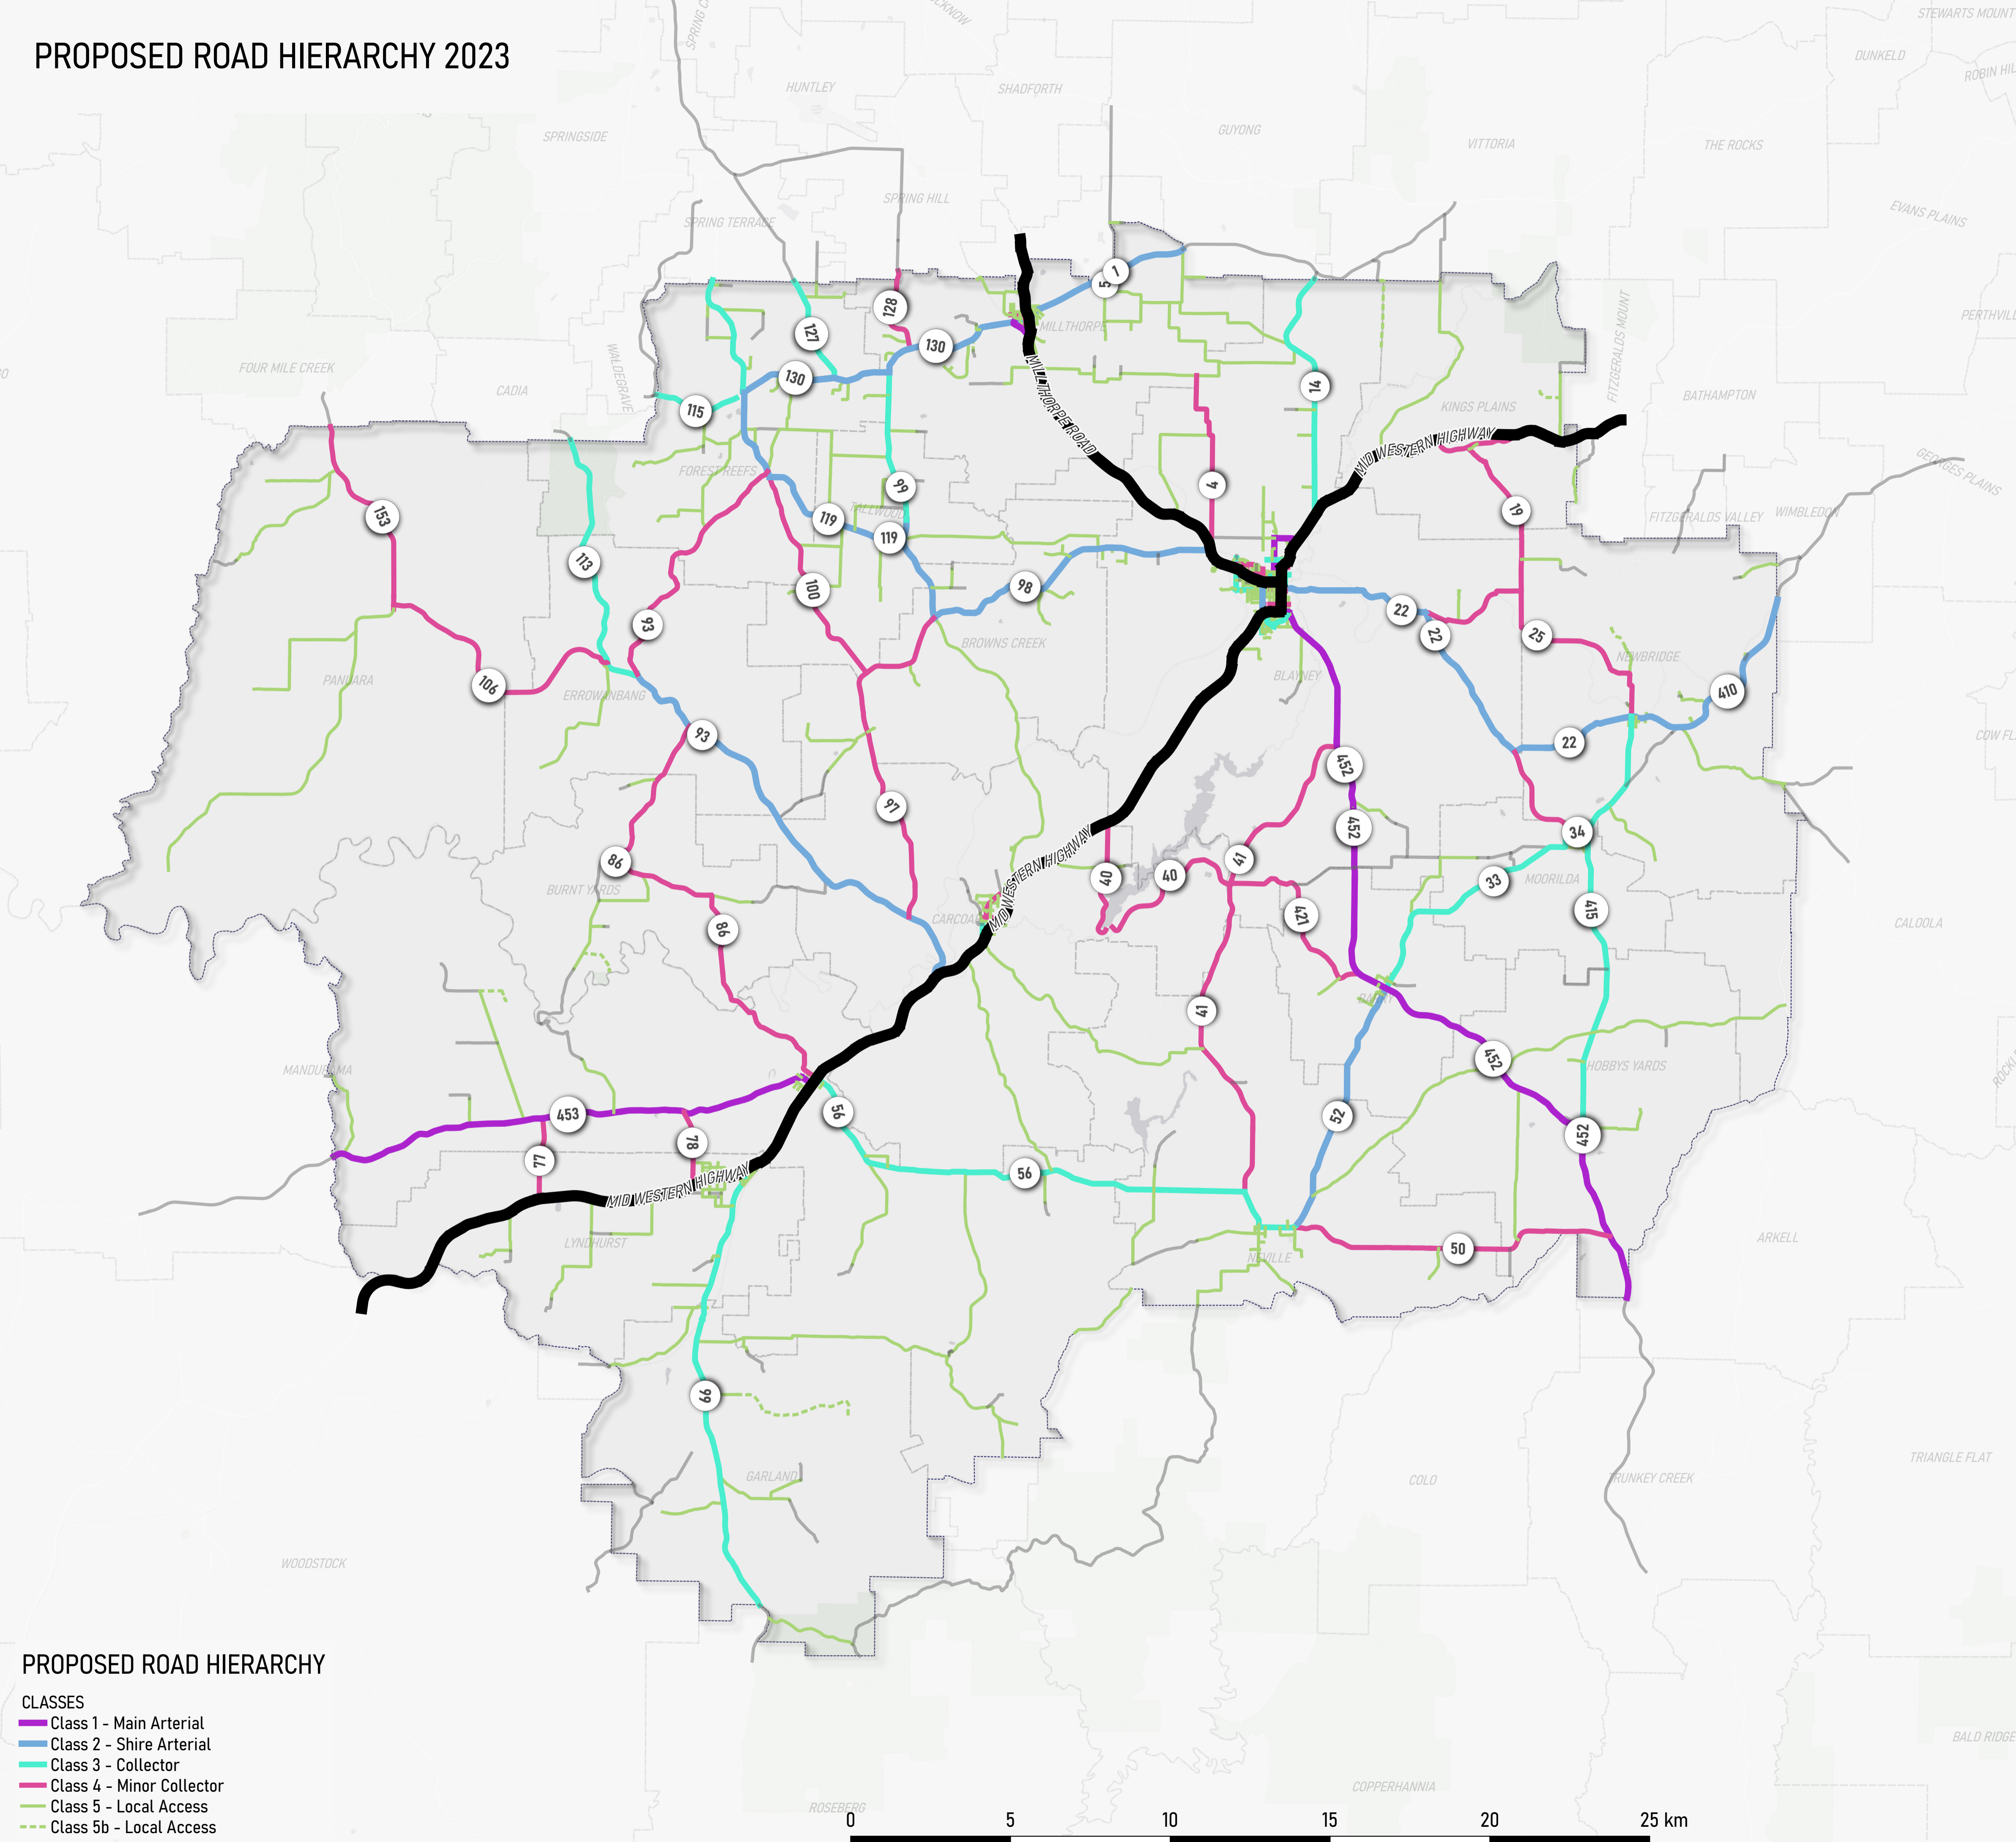

PROPOSED ROAD HIERARCHY 2023

Road Name	Road Number	Road Name	Road Number
Acacia Lane	406	Yangoora Road	436
Ashleigh Park Road	107	Wombiana lane	3
Avonlee Lane	419	Winterwood Lane	460
Back Road	401	Winterbottoms Lane	64
Bakers Road	87	Wimbleton Road	410
Barry Road	52	Wilson's Lane	132
Belubula Way	453	Westons Lane	101
Beneree Road	100	West Wimbleton Road	23
Bentleys Lane	6	Wells Lane	81
Bluett Close	471	Wattersons Lane	118
Boondaroo Road	79	Warburtons Lane	137
Bradene Road	431	Wallaces Road	108
Brady Road	438	Walkoms Road	468
Brooklee Lane	463	Vittoria Road	1
Browns Creek Road	98	Village Road	25
Buesnel Lane	469	Tooheys Lane	38
Bugs Ridge Road	430	Toners Lane	404
Bulb Farm Lane	126	Three Brothers Road	415
Bundaleer Road	32	Tea Tree Road	68
Burnt Yards Road	86	Taroona Lane	461
Burtons Lane	133	Tallwood Road	119
Cadia Road	113	Sykes Lane	21
Caloola Road	30	Sunset Hills Road	429
Calvert Lane	131	Sunnyside Road	150
Carbine Road	116	Sugarloaf Road	416
Carcoar Cemetery Road	904	Stringybark Road	412
Carcoar Dam Road	40	St Brigids Lane	423
Carcoar Road	99	Springvale Lane	403
Carrawa Lane	426	Spring Terrace Road	127
Charles Booth Way	466	Spring Hill Road	128
Chesney Lane	482	Souths Lane	141
Church Lane	425	Somers Lane	67
Clayton Lane	446	Snake Creek Road	63
Clover Ridge Road	464	Smiths Lane	143
Cobbs Lane	447	Showground Lane	479
Convent Lane	125	Sherwood Road	435
Coombing Lane	422	Sherlocks Lane	7
Corks Lane	39	Rosedale Road	420
Curralea Lane	443	Rockdell Road	73
Davis Road	478	Rapleys Lane	122
Dicksons Lane	139	Quarry Farm Lane	448
Dog Trap Lane	121	Prices Lane	28
Dowsetts Lane	49	Pounds Lane	18
Dungeon Road	17	Pomona Lane	57
Dunstaffnage Road	465	Pittman Drive	481
Ellerys Lane	149	Pitlochry Road	427
Errowanbang Road	93	Peppermint Lane	138
Eucalyptus Close	480	Panuarra Road	106
Eves Lane	5	Ovington Lane	134
Fairbanks Lane	110	Old Lachlan Road	43
Fairford Road	58	Old Errowanbang Road	144
Fardells Lane	37	Nyes Gates Road	2
Fell Timber Road	60	North Lane	442
Ferndale Lane	135	Nixons Lane	123
Fiddicks Lane	8	Nichols Lane	151
Fleetwood Lane	407	Newry Downs Road	78
Forest Reefs Road	130	Newbridge Road	22
Four Mile Creek Road	153	Newbridge Cemetery Road	413
Fullers Lane	42	Neville Road	41
Gallymont Road	62	Neville - Trunkey Road	50
Gap Road	97	Myers Lane	109
Garland Road	66	Muggletons Road	434
Gartholme Road	147	Mount Macquarie Road	54
Glenarvon Road	428	Moorilda Road	33
Glenelg Road	12	Mitchell Close	472
Glengate Road	10	Millpost Creek Road	148
Glenlea Road	111	Millamolong Road	82
Graham Lane	13	Meribah Road	114
Graham Road	476	Meadows Lane	76
Green Grove	477	McKellars Lane	45
Greghamstown Road	4	Mayfield Lane	15
Gresham Lane	411	Matthews Road	142
Guyong Road	14	Martha Street	253
Hagars Lane	117	Mandurama Road	56
Halls Road	96	Mallowgrove Road	421
Harris Road	441	Lyons Road	74
Hills Lane	27	Lummes Lane	89
Hillside Lane	470	Lucks Lane	29
Hilltop Lane	65	Lucan Road	71
Hilton Lane	432	Long Swamp Road	115
Hines Lane	72	Lochewen Lane	92
Hobbys Yards Cemertry Road	424	Lindsay Lane	467
Jones Lane	24	Limestone Lane	462
Junction Park Road	88	Lawson Road	105
Junction Reefs Road	85		
Kellys Road	408		
Kennys Lane	77		
Kentucky Road	61		
Kinds Lane	70		
Kinghams Lane	146		
Kings Plains Road	19		
Koomoorang Road	405		
Kurangia Road	34		